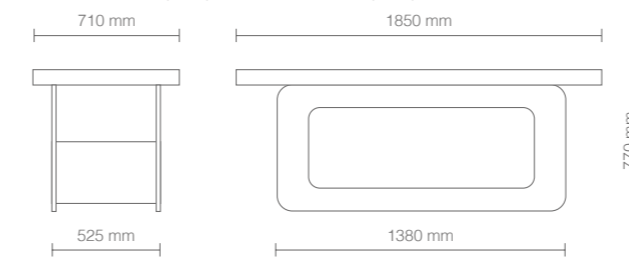

FINITURE - FINISHES

Struttura bianco opaco
Structure matt white

Piano rovere bardolino
Detail bardolino oak

Piano larice bianco
Detail white larch

Piano wengé naturale
Detail natural wengé

0° to 45°

DIMENSIONI (mm) - DIMENSIONS (mm)