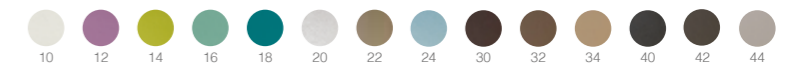

Flex è uno sgabello oscillante con sedile schiumato rivestito in skai disponibile in 14 colori. È dotato di doppio pulsante per la regolazione in altezza (escursione 230mm). La base è in gomma anti-stridio.

Flex is an oscillating stool with skai-covered foam seat available in 14 colors. It is equipped with a double button for height adjustment (230mm travel). The base is in anti-screech rubber.

COLORI SKAI - SKAI COLOURS

SGABELLO EASY | STOOL EASY

FINITURE - FINISHES

Base in acciaio
Steel base

Seduta bianca
White seat