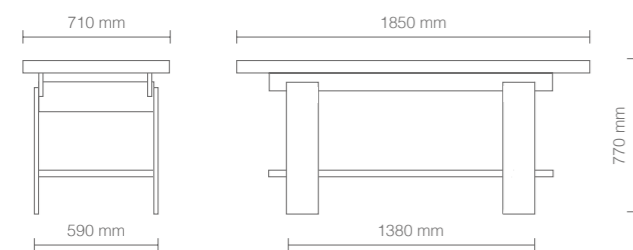

FINITURE - FINISHES

Struttura bianco opaco
Structure matt white

Piano rovere bardolino
Detail bardolino oak

Piano larice bianco
Detail white larch

Piano wengé naturale
Detail natural wengé

0° to 45°

DIMENSIONI (mm) - DIMENSIONS (mm)