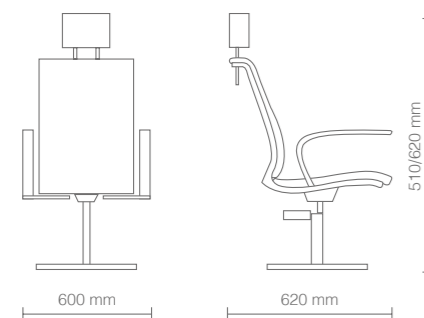

The podiatry chair Mini Island Evo gives you comfort thanks to its versatility and it is well-finished in every detail. Adjustable seat in height, 360° degrees rotation, reclining backrest, height-adjustable headrest for a perfect wellness treatment. There are two comfortable bowls that can disappear under the armrests in order to leave more space. The pedicure basin is removable for an easier water charging. The practical footrest is adjustable in height and depth. The basement has a border in micro brushed steel plate. The scratchproof platform is available in white larch, natural wengé or Bardolino oak and it is equipped with rubber stoppers for a greater stability of the basin. It's possible to choose the color of the skai upholstery.

COLORI SKAI - SKAI COLOURS

FINITURE - FINISHES

Base in acciaio
Steel base

REGOLAZIONE ALTEZZA POGGIATESTA
INCLINAZIONE SCHIENALE

HEADREST ADJUSTABLE IN HEIGHT
RECLINABLE BACKREST

DIMENSIONI (mm) - DIMENSIONS (mm)

Poltrona con basamento cromato di ampie dimensioni, seduta regolabile in altezza, rotazione a 360°, schienale reclinabile con poggiatesta regolabile in altezza. È possibile personalizzare il colore del rivestimento skai.