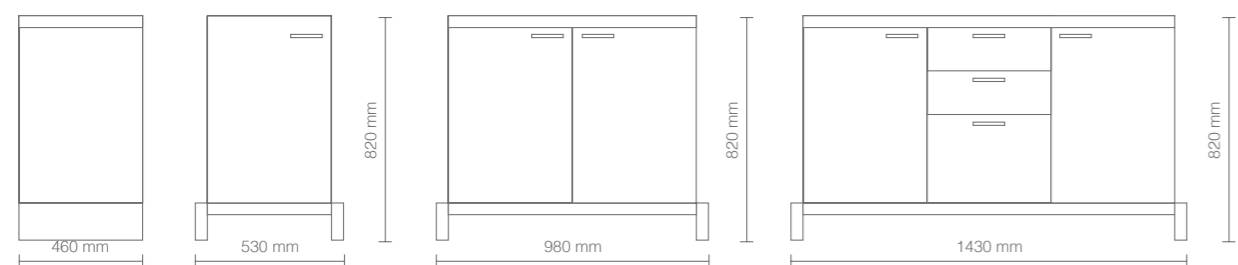

DIMENSIONI (mm) - DIMENSIONS (mm)

OPTIONAL - ACCESSORIES
MISCELATORE CON
LEVA CLINICA
MIXER TAP

Et-No e Et-No H2O sono mobili realizzati in legno nobilitato dallo stile moderno che permettono di arredare con originalità ogni ambiente. È possibile personalizzare il mobile a piacimento con ante, cassetti o con vani a giorno. Lo zoccolino in legno può essere sostituito da 4 piedini cromati.

ET-NO 450
È dotato di un'anta con chiusura ammortizzata, maniglia cromata e zoccolino laterale o piedino cromato.

ET-NO 900
È dotato di due ante con chiusura ammortizzata, maniglie cromate e zoccolino laterale o piedino cromato.

ET-NO 1350
È dotato di due ante con chiusura ammortizzata, tre cassetti con guida a scomparsa con self-closing, zoccolino laterale o piedino cromato.

ET-NO H2O
Il mobile prende il nome di Et-No H2O se scelto nella versione con lavabo. Misure lavabo L. 400 x P. 340 x H. 145 mm. Optional: miscelatore a leva clinica.

Et-no and Et-no H2O are pieces of furniture made of melamine-faced board wood with modern lines that allow to furnish any space with originality. It is possible to customize the furniture with doors, drawers or free compartments. The wooden plinth can be replaced with 4 chrome-plated feet.

ET-NO 450
One self-closing door with chromed handle, wooden foot or chrome-plated foot.

ET-NO 900
Double doors with self-closing and chromed handle, wooden foot or chrome-plated foot.

ET-NO 1350
Double doors with self-closing and chromed handle, three self-closing drawers, wooden foot or chrome-plated foot.

ET-NO H2O
The furniture takes the name of Et-No H2O if chosen in the version with washbasin. Washbasin dimension L. 400 x D. 340 x H. 145 mm. Option: clinical lever mixer tap.