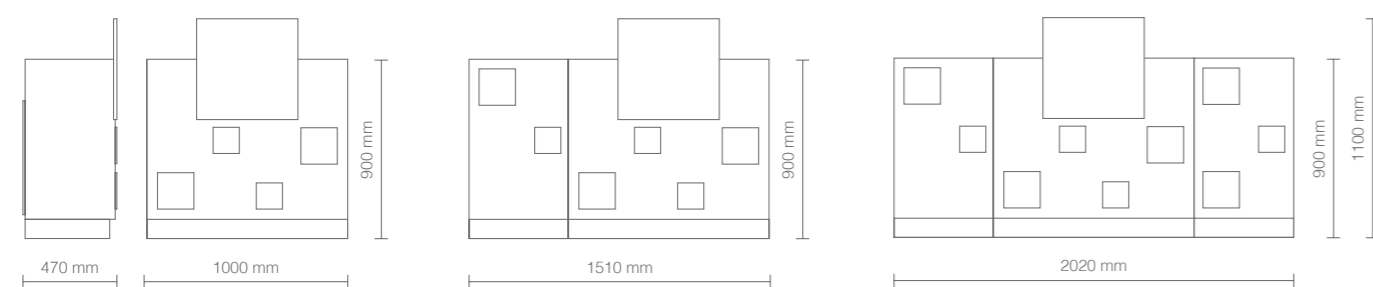

Frontali rovere bardolino
Front details bardolino oak

Frontali larice bianco
Front details white larch

Frontali wengé naturale
Front details natural wengé

CUBE TRIS

CUBE BIS

CUBE

DIMENSIONI (mm) - DIMENSIONS (mm)