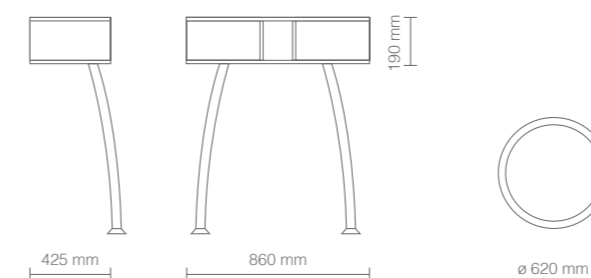

FINITURE - FINISHES

Base in acciaio
Steel base

REGOLAZIONE ALTEZZA POGGIATESTA
INCLINAZIONE SCHIENALE

HEADREST ADJUSTABLE IN HEIGHT
RECLINABLE BACKREST

DIMENSIONI (mm) - DIMENSIONS (mm)

Poltrona con basamento cromato di ampie dimensioni, seduta regolabile in altezza, rotazione a 360°, schienale reclinabile con poggiatesta regolabile in altezza. È possibile personalizzare il colore del rivestimento skai.

Make-up chair provided with a wide chrome-plated basement, height-adjustable seat, 360° degrees rotation, reclining backrest with height-adjustable headrest. It's possible to choose the color of the skai upholstery.

COLORI SKAI - SKAI COLOURS

FINITURE - FINISHES

Struttura bianco lucido
Structure glossy white

Frontali rovere bardolino
Front details bardolino oak

Frontali larice bianco
Front details white larch

Frontali wengé naturale
Front details natural wengé

Specchio alluminio bianco
Mirror White lacquered aluminium

SPECCHIERA MAKE-UP
MAKE-UP MIRROR

MOBILETTO MAKE-UP
MAKE-UP CABINET

MOBILETTO CON GAMBE CROMATE
MAKE-UP CROMO
MAKE-UP CROMO CABINET
WITH CHROME-PLATED LEGS

Mobile da trucco con struttura in legno nobilitato bianco lucido e cassetti frontali dotati di push-pull disponibili in 3 diverse finiture: larice bianco, wengé naturale e rovere bardolino. Il mobiletto può essere sospeso o dotato di gambe cromate.

Make-up cabinet with structure in melamine-faced board equipped with 2 push-pull drawers available in three different finishes: white larch, natural wengé and bardolino oak. It can be suspended or equipped with 2 chrome-plated legs.

Disponibile anche nella versione con gambe cromate - **MAKE-UP CROMO**
Also available in the version with chrome-plated legs - **MAKE-UP CROMO**

SPECCHIERA MAKE-UP