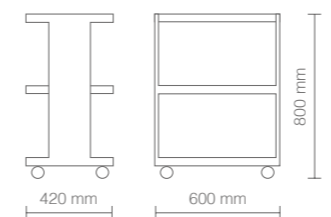

DIMENSIONI (mm) - DIMENSIONS (mm)