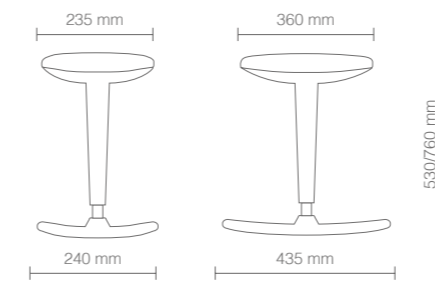

Chair with white seat and chrome-plated steel basement with wheels. Seat height can be adjusted through a gas regulation system.

SGABELLO FLEX | STOOL FLEX

FINITURE - FINISHES

Bianco opaco
Matt white

DIMENSIONI (mm) - DIMENSIONS (mm)